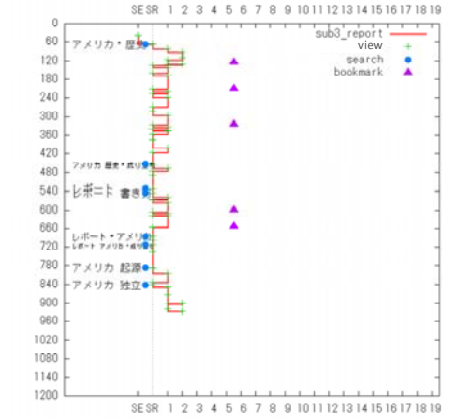

Overview of Link Depth

Visualization of Link Depth: Report Task

Graduate student searched while using other databases (ex. OPAC).

Undergraduate student searched while alternating between SR and Link Depth = 1.

Visualization of Link Depth: Trip Task

Graduate student showed same search patterns as those in the report task.

Undergraduate student viewed deeper pages than report task by alternating between links.

Number of Link Depth = 1 pages

Number of Link Depth >= 2 pages