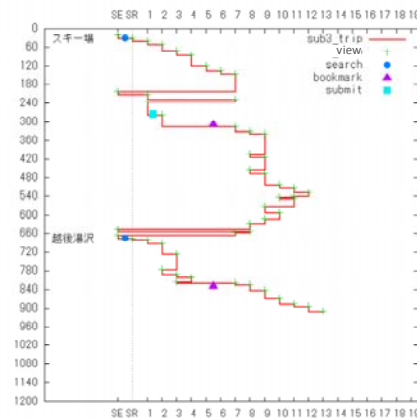

Overview of Link Depth

Visualization of Link Depth: Report Task

Graduate student searched while using other databases (ex. OPAC).

Undergraduate student searched while alternating between SR and Link Depth = 1.

Visualization of Link Depth: Trip Task

Graduate student showed same search patterns as those in the report task.

Undergraduate student viewed deeper pages than report task by alternating between links.

Number of Link Depth = 1 pages

Number of Link Depth >= 2 pages