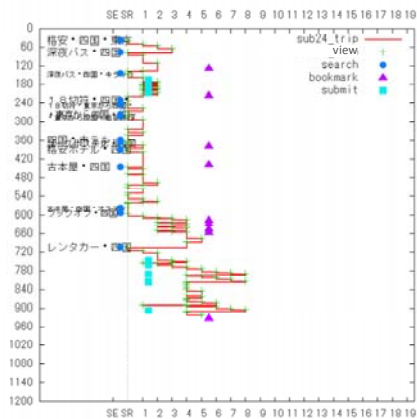

Overview of Link Depth

Visualization of Link Depth: Report Task

Graduate student searched while using other databases (ex. OPAC).

Undergraduate student searched while alternating between SR and Link Depth = 1.

Visualization of Link Depth: Trip Task

Graduate student showed same search patterns as those in the report task.

Undergraduate student viewed deeper pages than report task by alternating between links.

Number of Link Depth = 1 pages

Number of Link Depth >= 2 pages