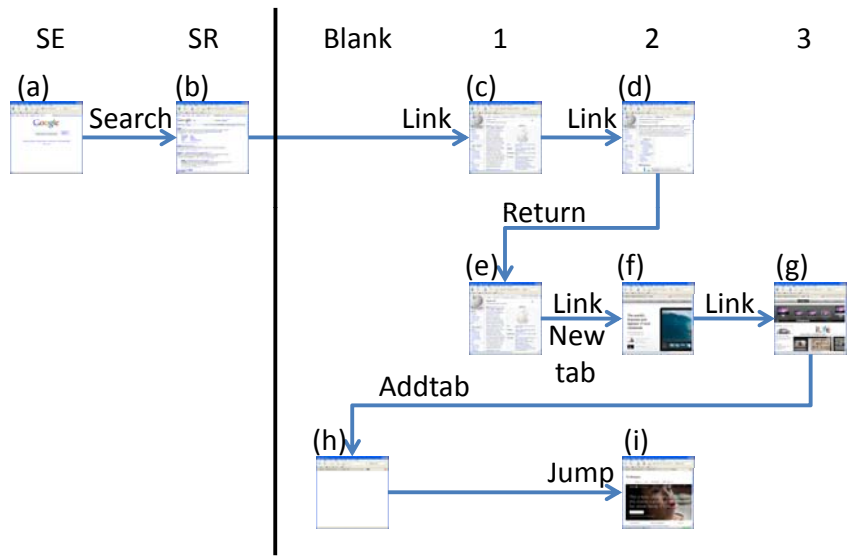

Overview of Link Depth

Visualization of Link Depth: Report Task

Graduate student searched while using other databases (ex. OPAC).

Undergraduate student searched while alternating between SR and Link Depth = 1.

Visualization of Link Depth: Trip Task

Graduate student showed same search patterns as those in the report task.

Undergraduate student viewed deeper pages than report task by alternating between links.

Number of Link Depth = 1 pages