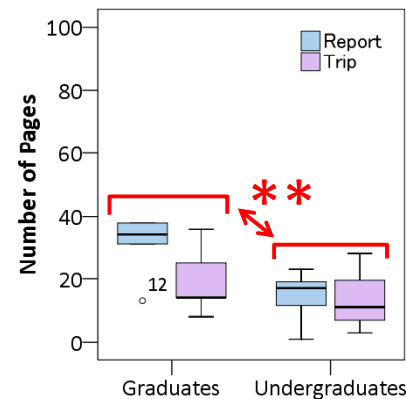

Overview of Link Depth

Visualization of Link Depth: Report Task

Graduate student searched while using other databases (ex. OPAC).

Undergraduate student searched while alternating between SR and Link Depth = 1.

Visualization of Link Depth: Trip Task

Graduate student showed same search patterns as those in the report task.

Undergraduate student viewed deeper pages than report task by alternating between links.

Number of Link Depth = 1 pages

Number of Link Depth >= 2 pages