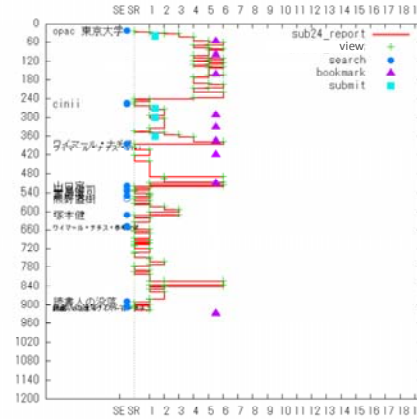

Overview of Link Depth

Visualization of Link Depth: Report Task

Graduate student searched while using other databases (ex. OPAC).

Undergraduate student searched while alternating between SR and Link Depth = 1.

Visualization of Link Depth: Trip Task

Graduate student showed same search patterns as those in the report task.

Undergraduate student viewed deeper pages than report task by alternating between links.

Number of Link Depth = 1 pages

Number of Link Depth >= 2 pages